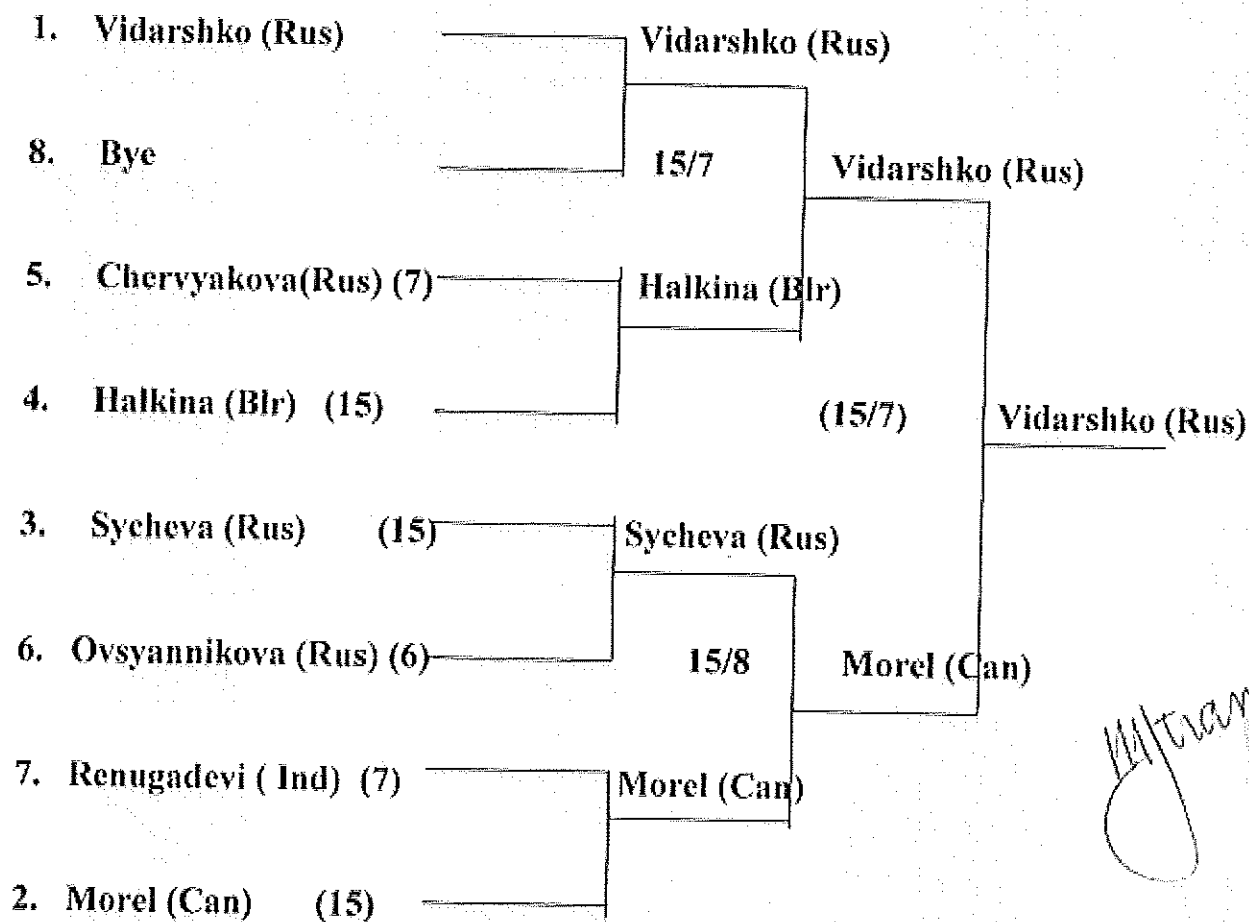

Category B

Sabre Men : I. Mpogdos (Gre) 15 - 4
II. Sarri (Itally)
III. Pluta (Poland)
III. Mainville (Canada)

M. Frange

IWAS WHEEL CHAIR FENCING COMPETITION

on 27th to 29th November 2009 @

Kormondala Stadium, Bangalore (India)

Organized by : *Wheel Chair Fencing Federation of India*

Direct Elimination Round – Sabre Women Category A

Mitrange

Results

Category A

Foil Men : I. Betti (Italy) 15-11
II. Yeruyi (China)
III. Makowski (Poland)
III. Duan Yanfei (China)