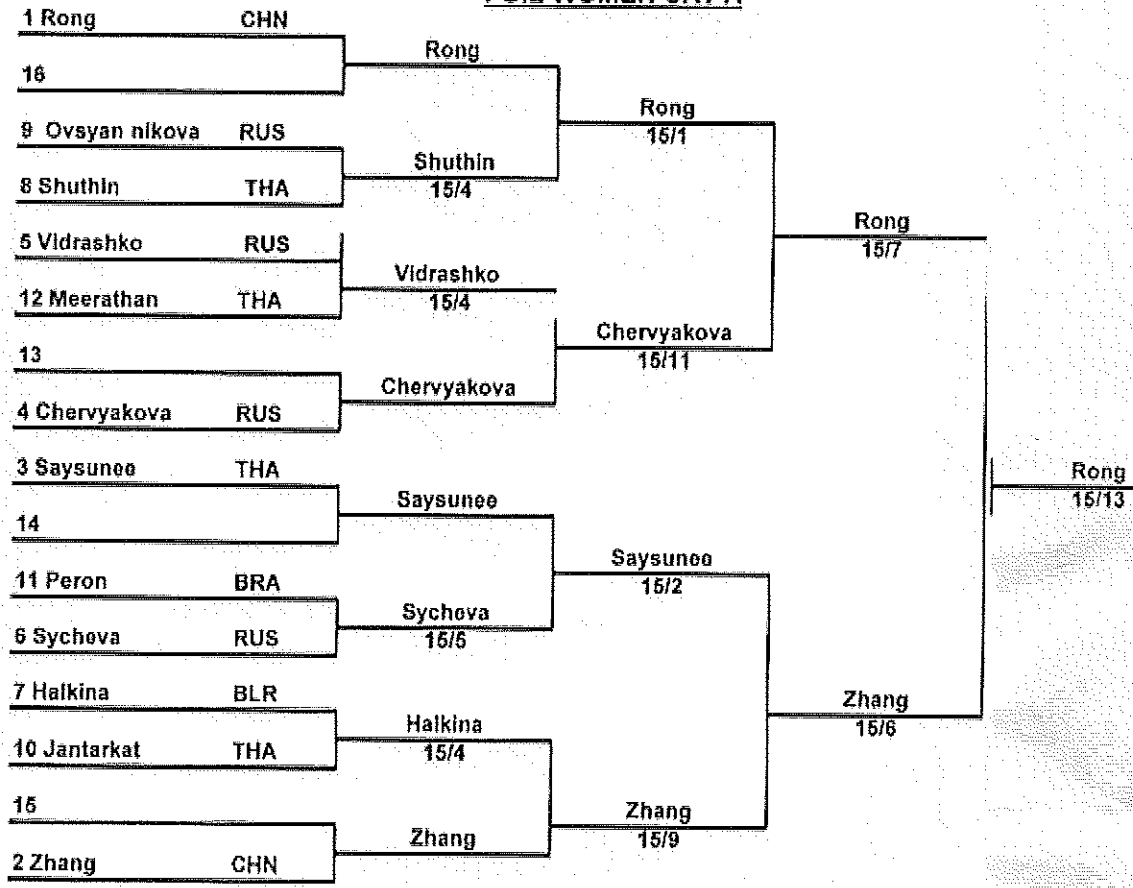

FOIL WOMEN CAT A

Mchange

Mchange

IWAS WHEEL CHAIR FENCING COMPETITION

on 27th to 29th November 2009

@

Kormondala Stadium, Bangalore (India)

Organized by : Wheel Chair Fencing Federation of India

WOMEN

Pool : 1

WEAPON : FOIL	CATEGORY : A	PIST :	DATE : 27.11.09

Country	Name	#	1	2	3	4	5	6	7	8	V	TS	TR	Ind	Pl
RUS	CHERVYAKOVA	1	█	V	V	V	V	0			4	20	13	7	II
RUS	SYCHEVA	2	3	█	V	V	V	2			3	20	17	3	III
THA	SUTHIEN	3	2	4	█	V	V	0			2	16	20	4	IV
THA	JANTARKART	4	1	2	1	█	V	1			1	10	21	11	V
BRA	PERON	5	2	1	4	1	█	0			0	8	25	17	VI
CHN	RONG	6	V	V	V	V	V	█			5	25	3	22	I

Serial of bouts

4 fencers	1-2	2-3	3-4	4-1	1-3	2-4																
5 fencers	1-2	2-3	3-4	4-5	5-1	1-3	3-5	5-2	2-4	4-1												
6 fencers	1-2	2-3	3-4	4-5	5-6	6-1	1-3	3-5	5-2	2-4	4-6	5-1	1-4	2-6	6-3							
7 fencers	1-2	2-3	3-4	4-5	5-6	6-7	7-1	1-3	3-5	5-2	2-4	4-6	6-1	1-5	5-7	7-3	3-6	6-2	2-7	7-4	4-1	
8 fencers	7-4	4-2	1-2	1-3	3-4	4-5	5-6	6-7	7-8	8-2	2-3	3-5	5-1	1-4	4-6	6-8	8-1	1-7	7-2	2-5	5-8	
	8-3	3-6	6-1	5-7	3-7	4-8	6-2															

Handwritten signature